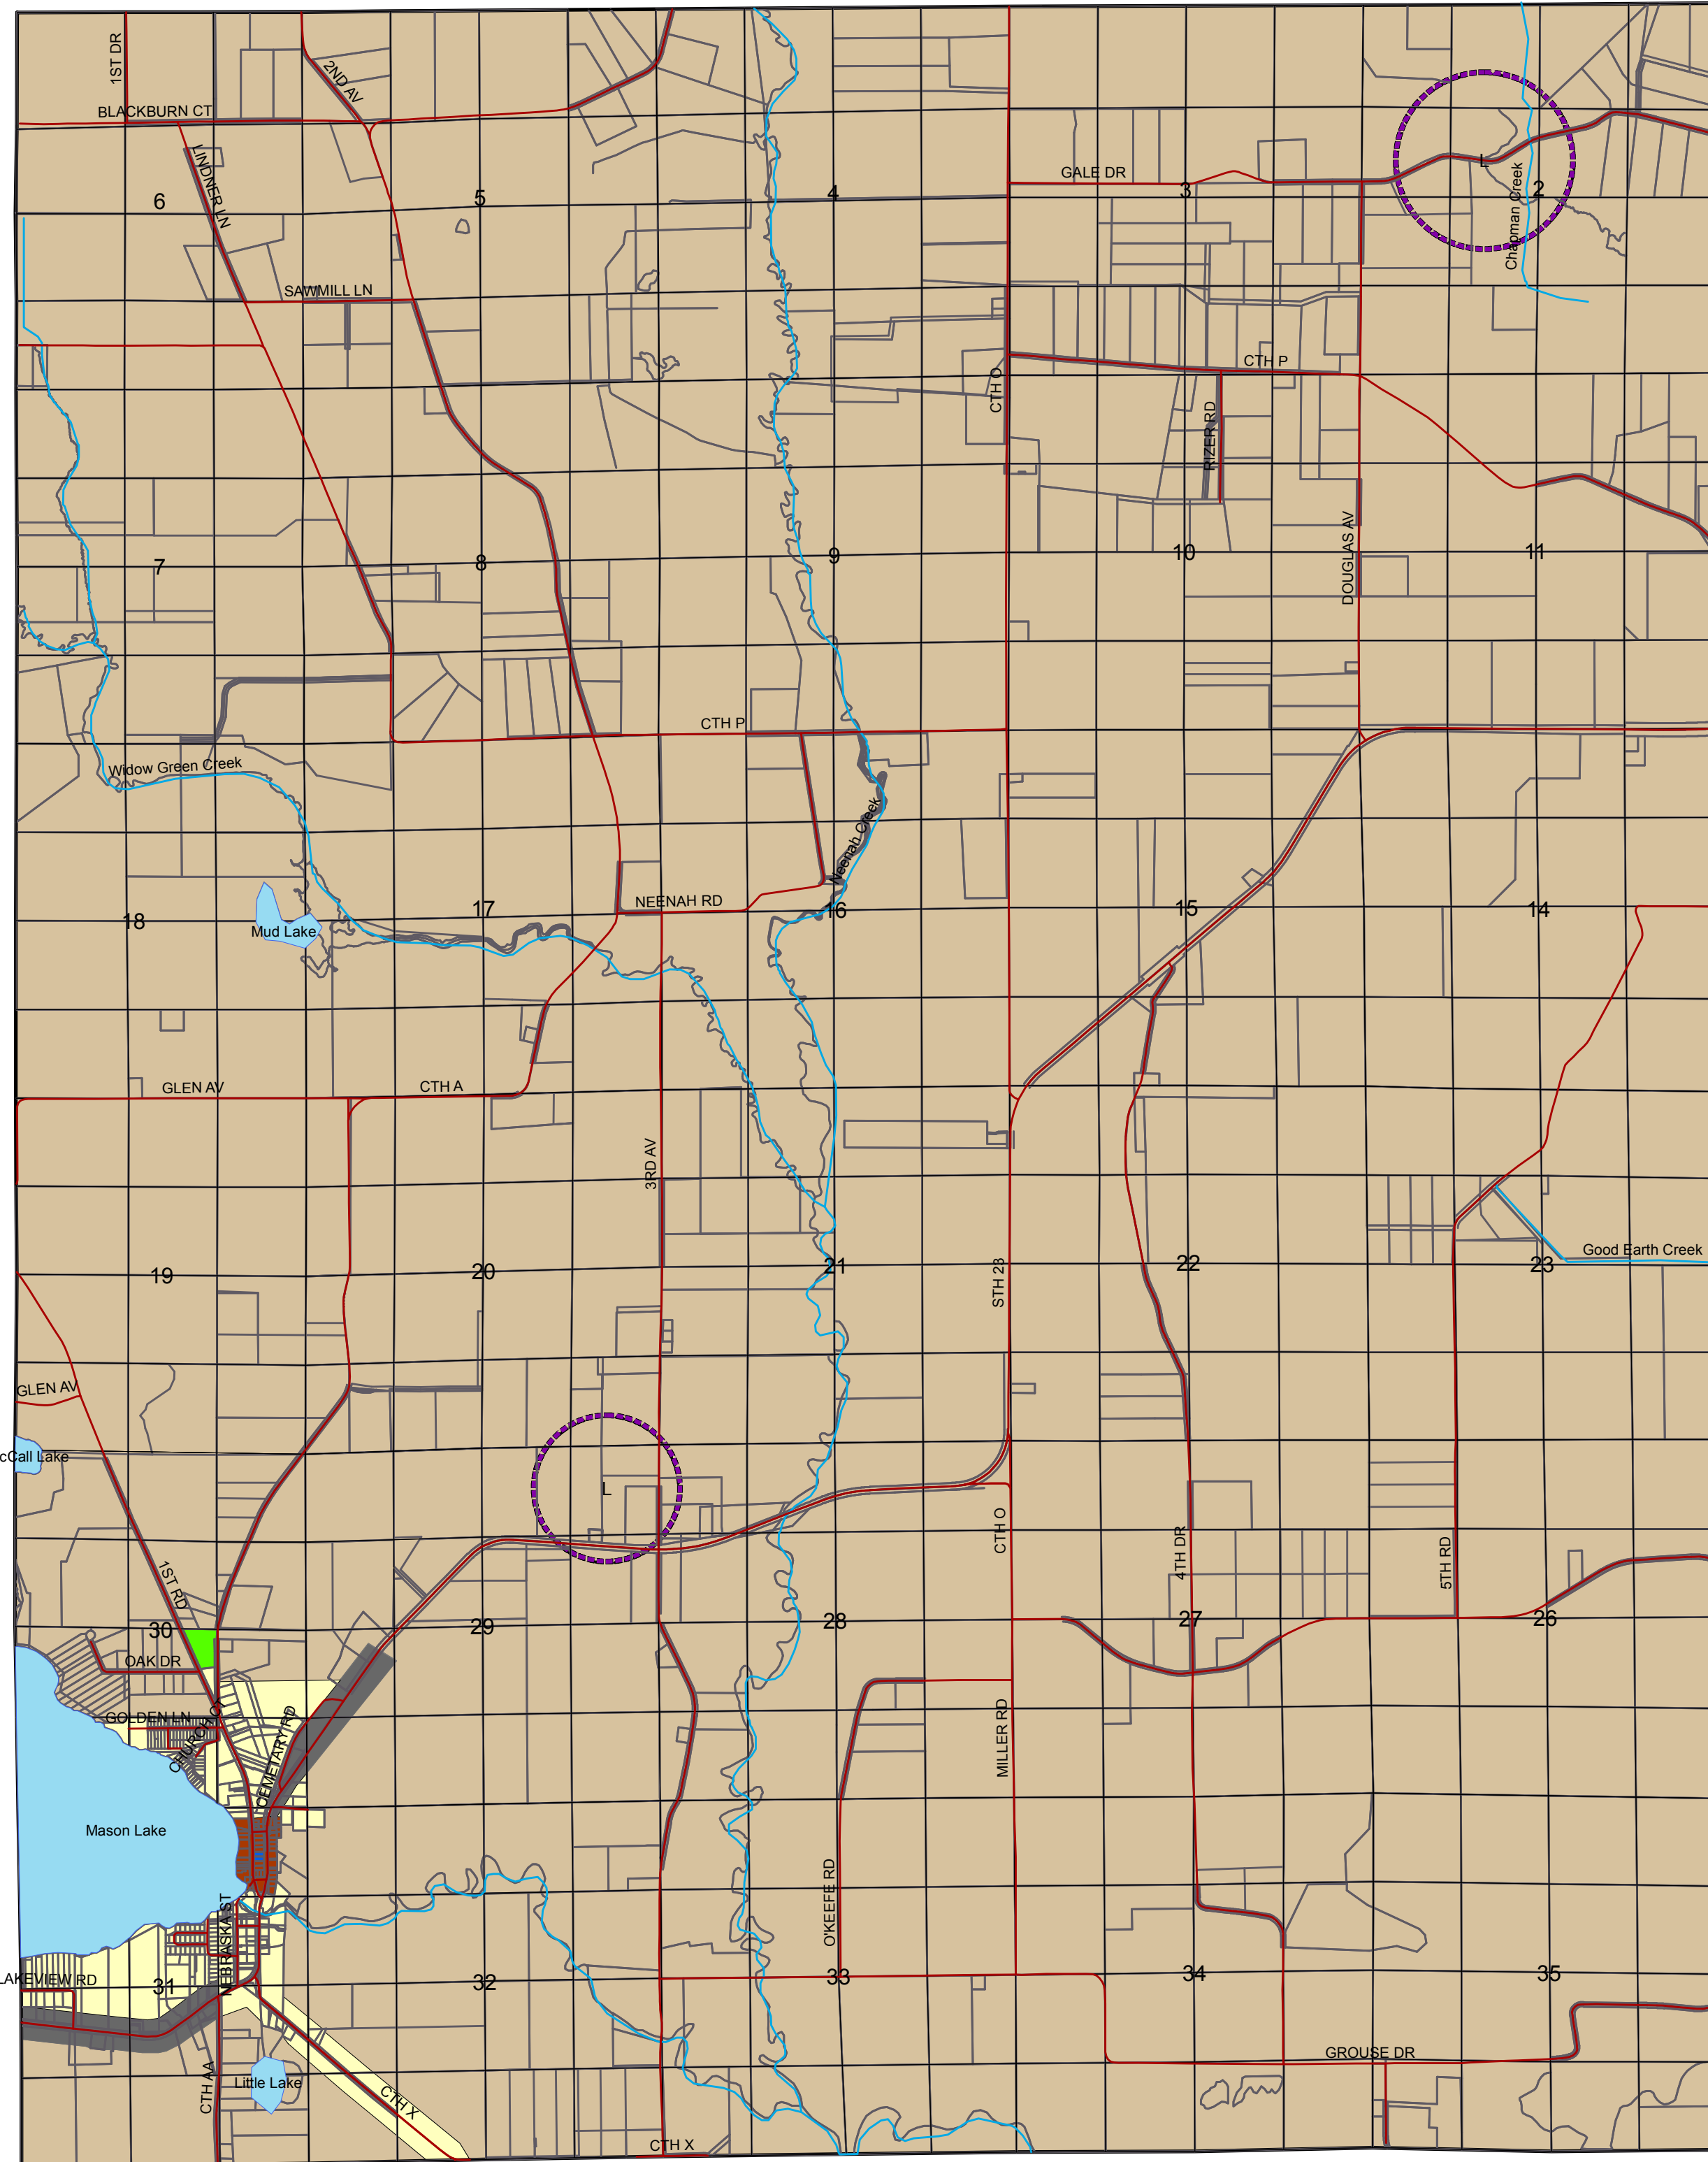

# Town of Oxford

## Marquette County Comprehensive Plan

### Planned Land Use Map for the Town of Douglas

- Farmland Preservation Area
- Rural Lands
- Public Open Space
- Single Family Residential - Rural
- Single Family Residential - Sewered
- Two Family Residential
- Planned Neighborhood
- Mixed Residential
- Commercial Recreation
- Neighborhood Business
- General Business
- Downtown
- General Industrial
- Institutional
- Extraction
- Well Setback Area from Landfill
- Potential Recreation Expansion Area
- Lakes & Ponds
- Rivers & Streams
- Roads
- Parcel Boundaries
- Municipal Boundary
- Section Lines

Adams County

Town of Moundville

Columbia County