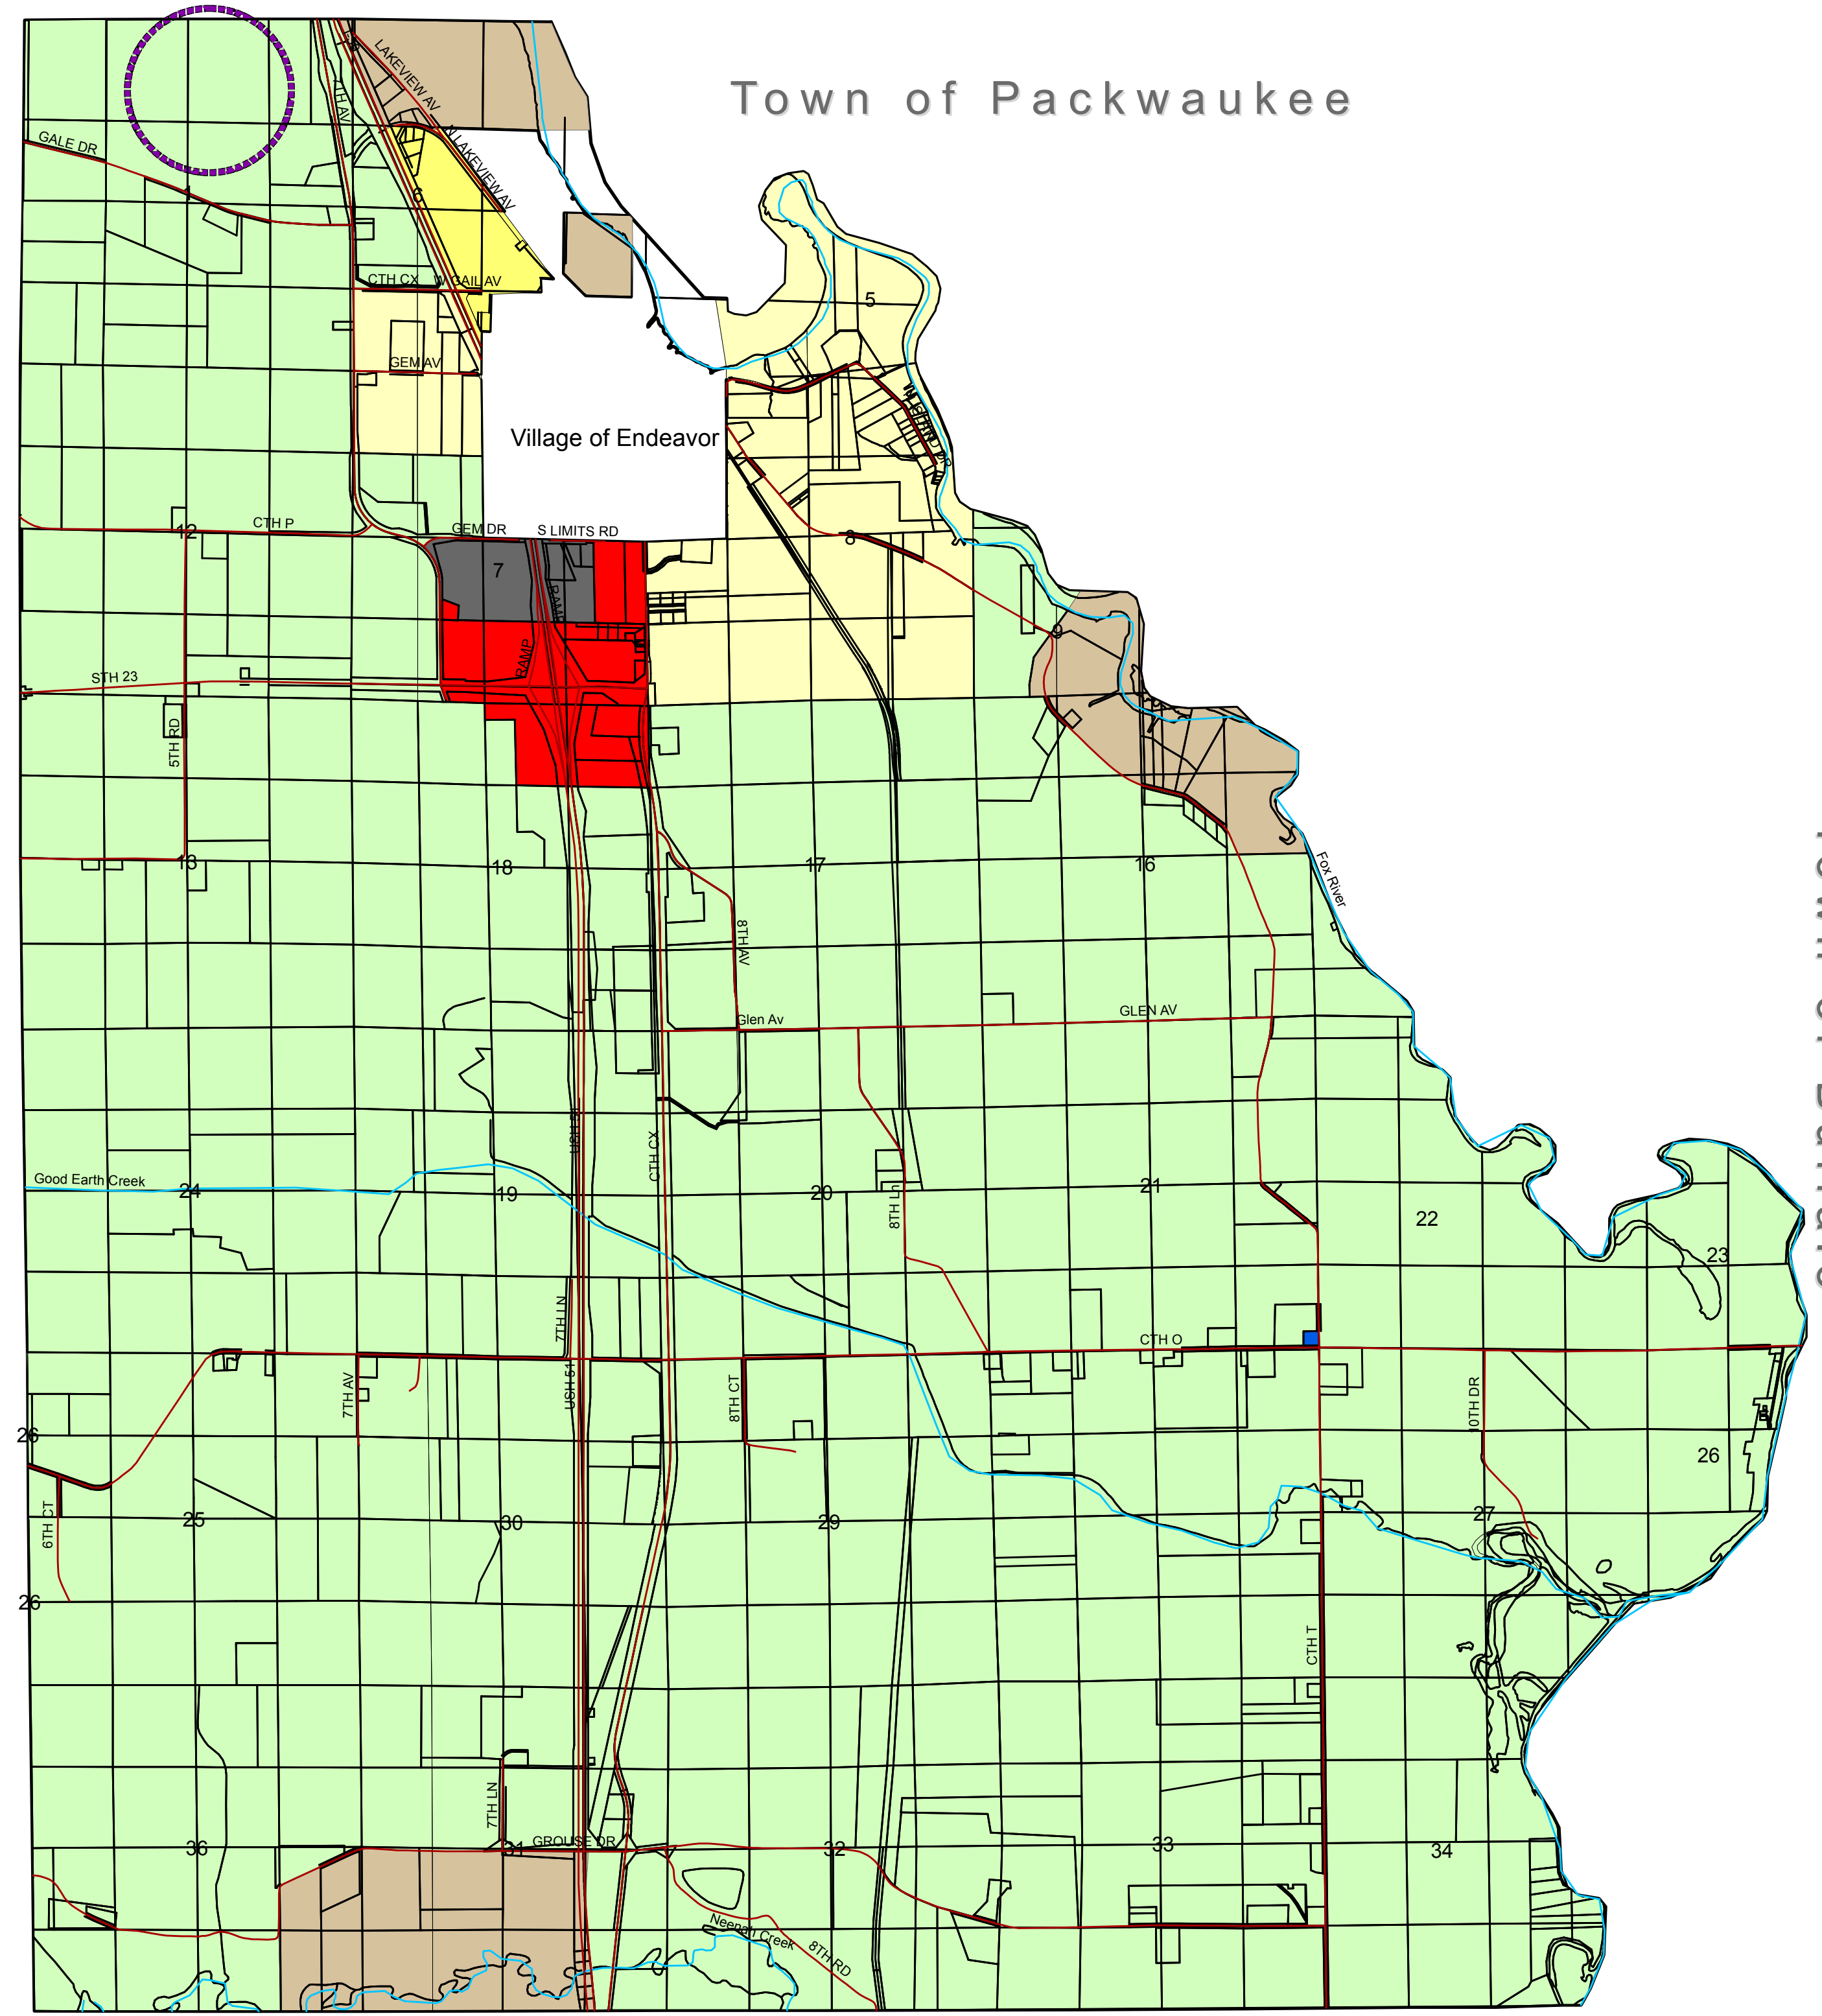

Planned Land Use & Farmland Preservation Plan Map for the Town of Moundville

Town of Douglas

Town of Buffalo

- Farmland Preservation Area
- Rural Lands
- Public Open Space
- Single Family Residential - Rural
- Single Family Residential - Sewered
- Two Family Residential
- Planned Neighborhood
- Mixed Residential
- Commercial Recreation
- Neighborhood Business
- General Business
- Downtown
- General Industrial
- Institutional
- Extraction
- Well Setback Area From Landfill
- Potential Recreation Expansion Area
- Lakes & Ponds
- Rivers & Streams
- Roads
- Parcel Boundaries
- Municipal Boundary
- Section Lines