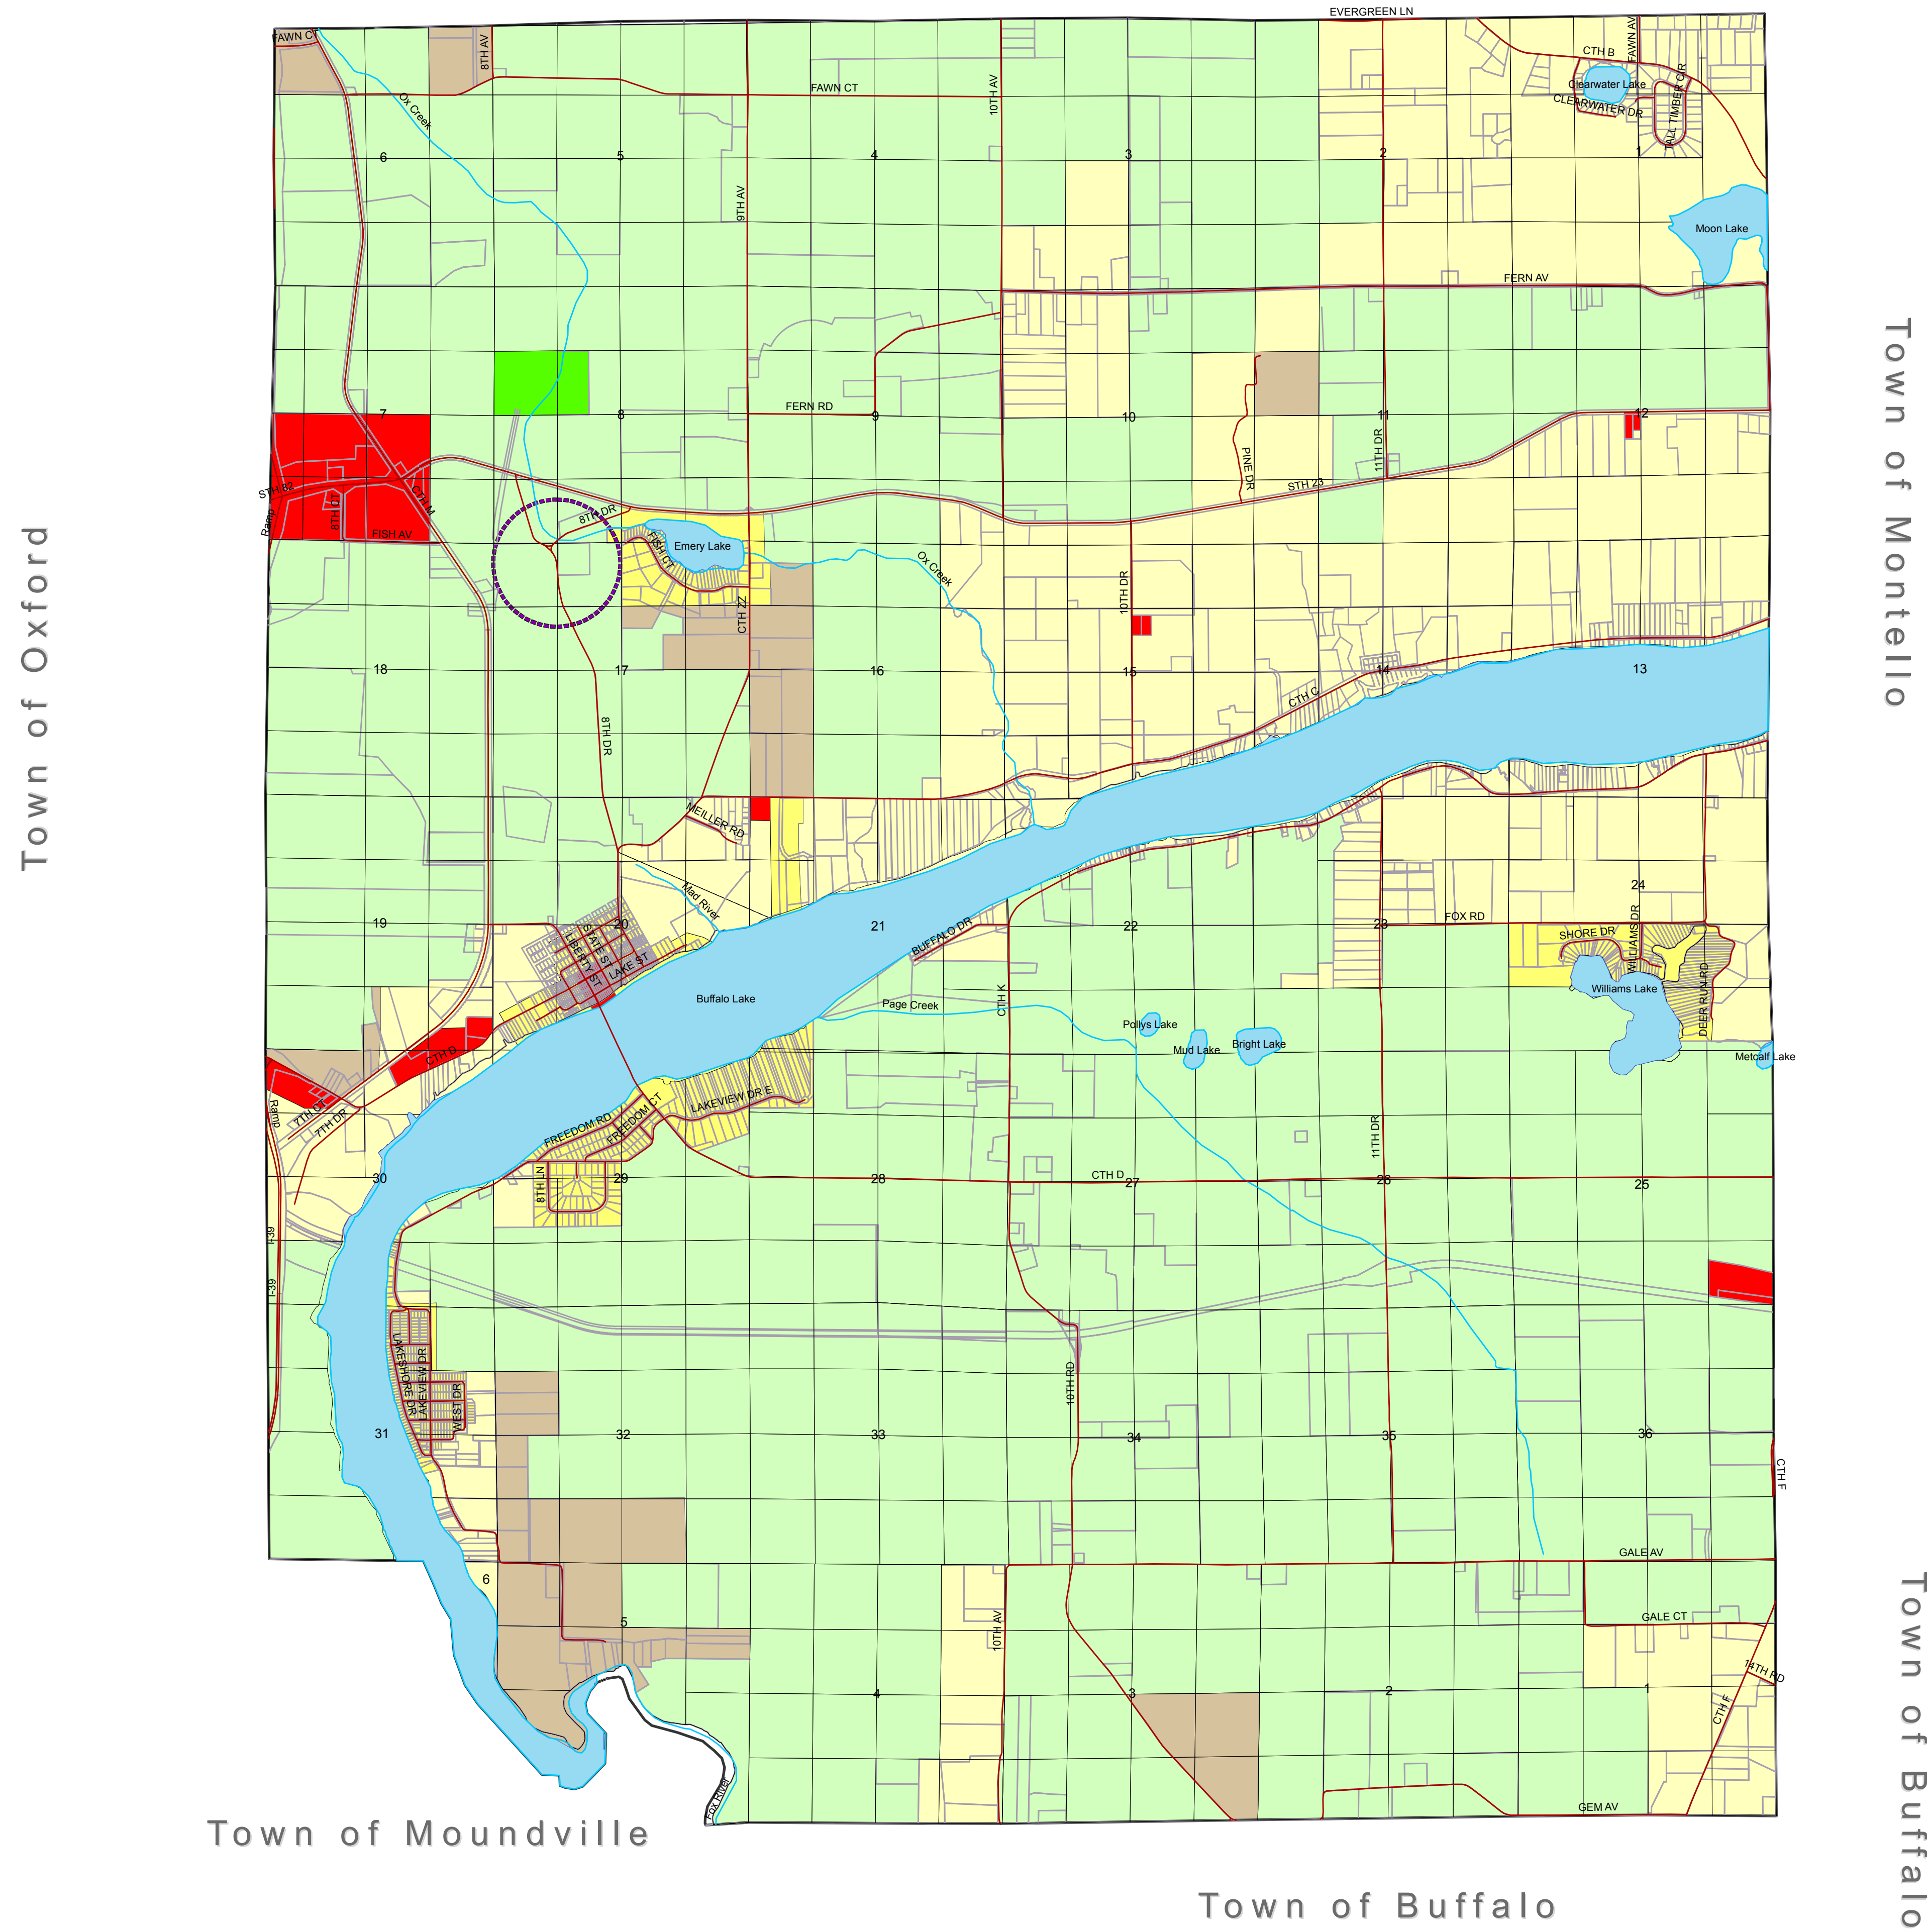

Town of Harris

Planned Land Use &  
Farmland Preservation  
Plan Map for the  
Town of Packwaukee

- Farmland Preservation Area
- Rural Lands
- Public Open Space
- Single Family Residential - Rural
- Single Family Residential - Sewered
- Two Family Residential
- Planned Neighborhood
- Mixed Residential
- Commercial Recreation
- Neighborhood Business
- General Business
- Downtown
- General Industrial
- Institutional
- Extraction
- Well Setback Area From Landfill
- Potential Recreation Expansion Area
- Lakes & Ponds
- Rivers & Streams
- Roads
- Parcel Boundaries
- Municipal Boundary
- Section Lines