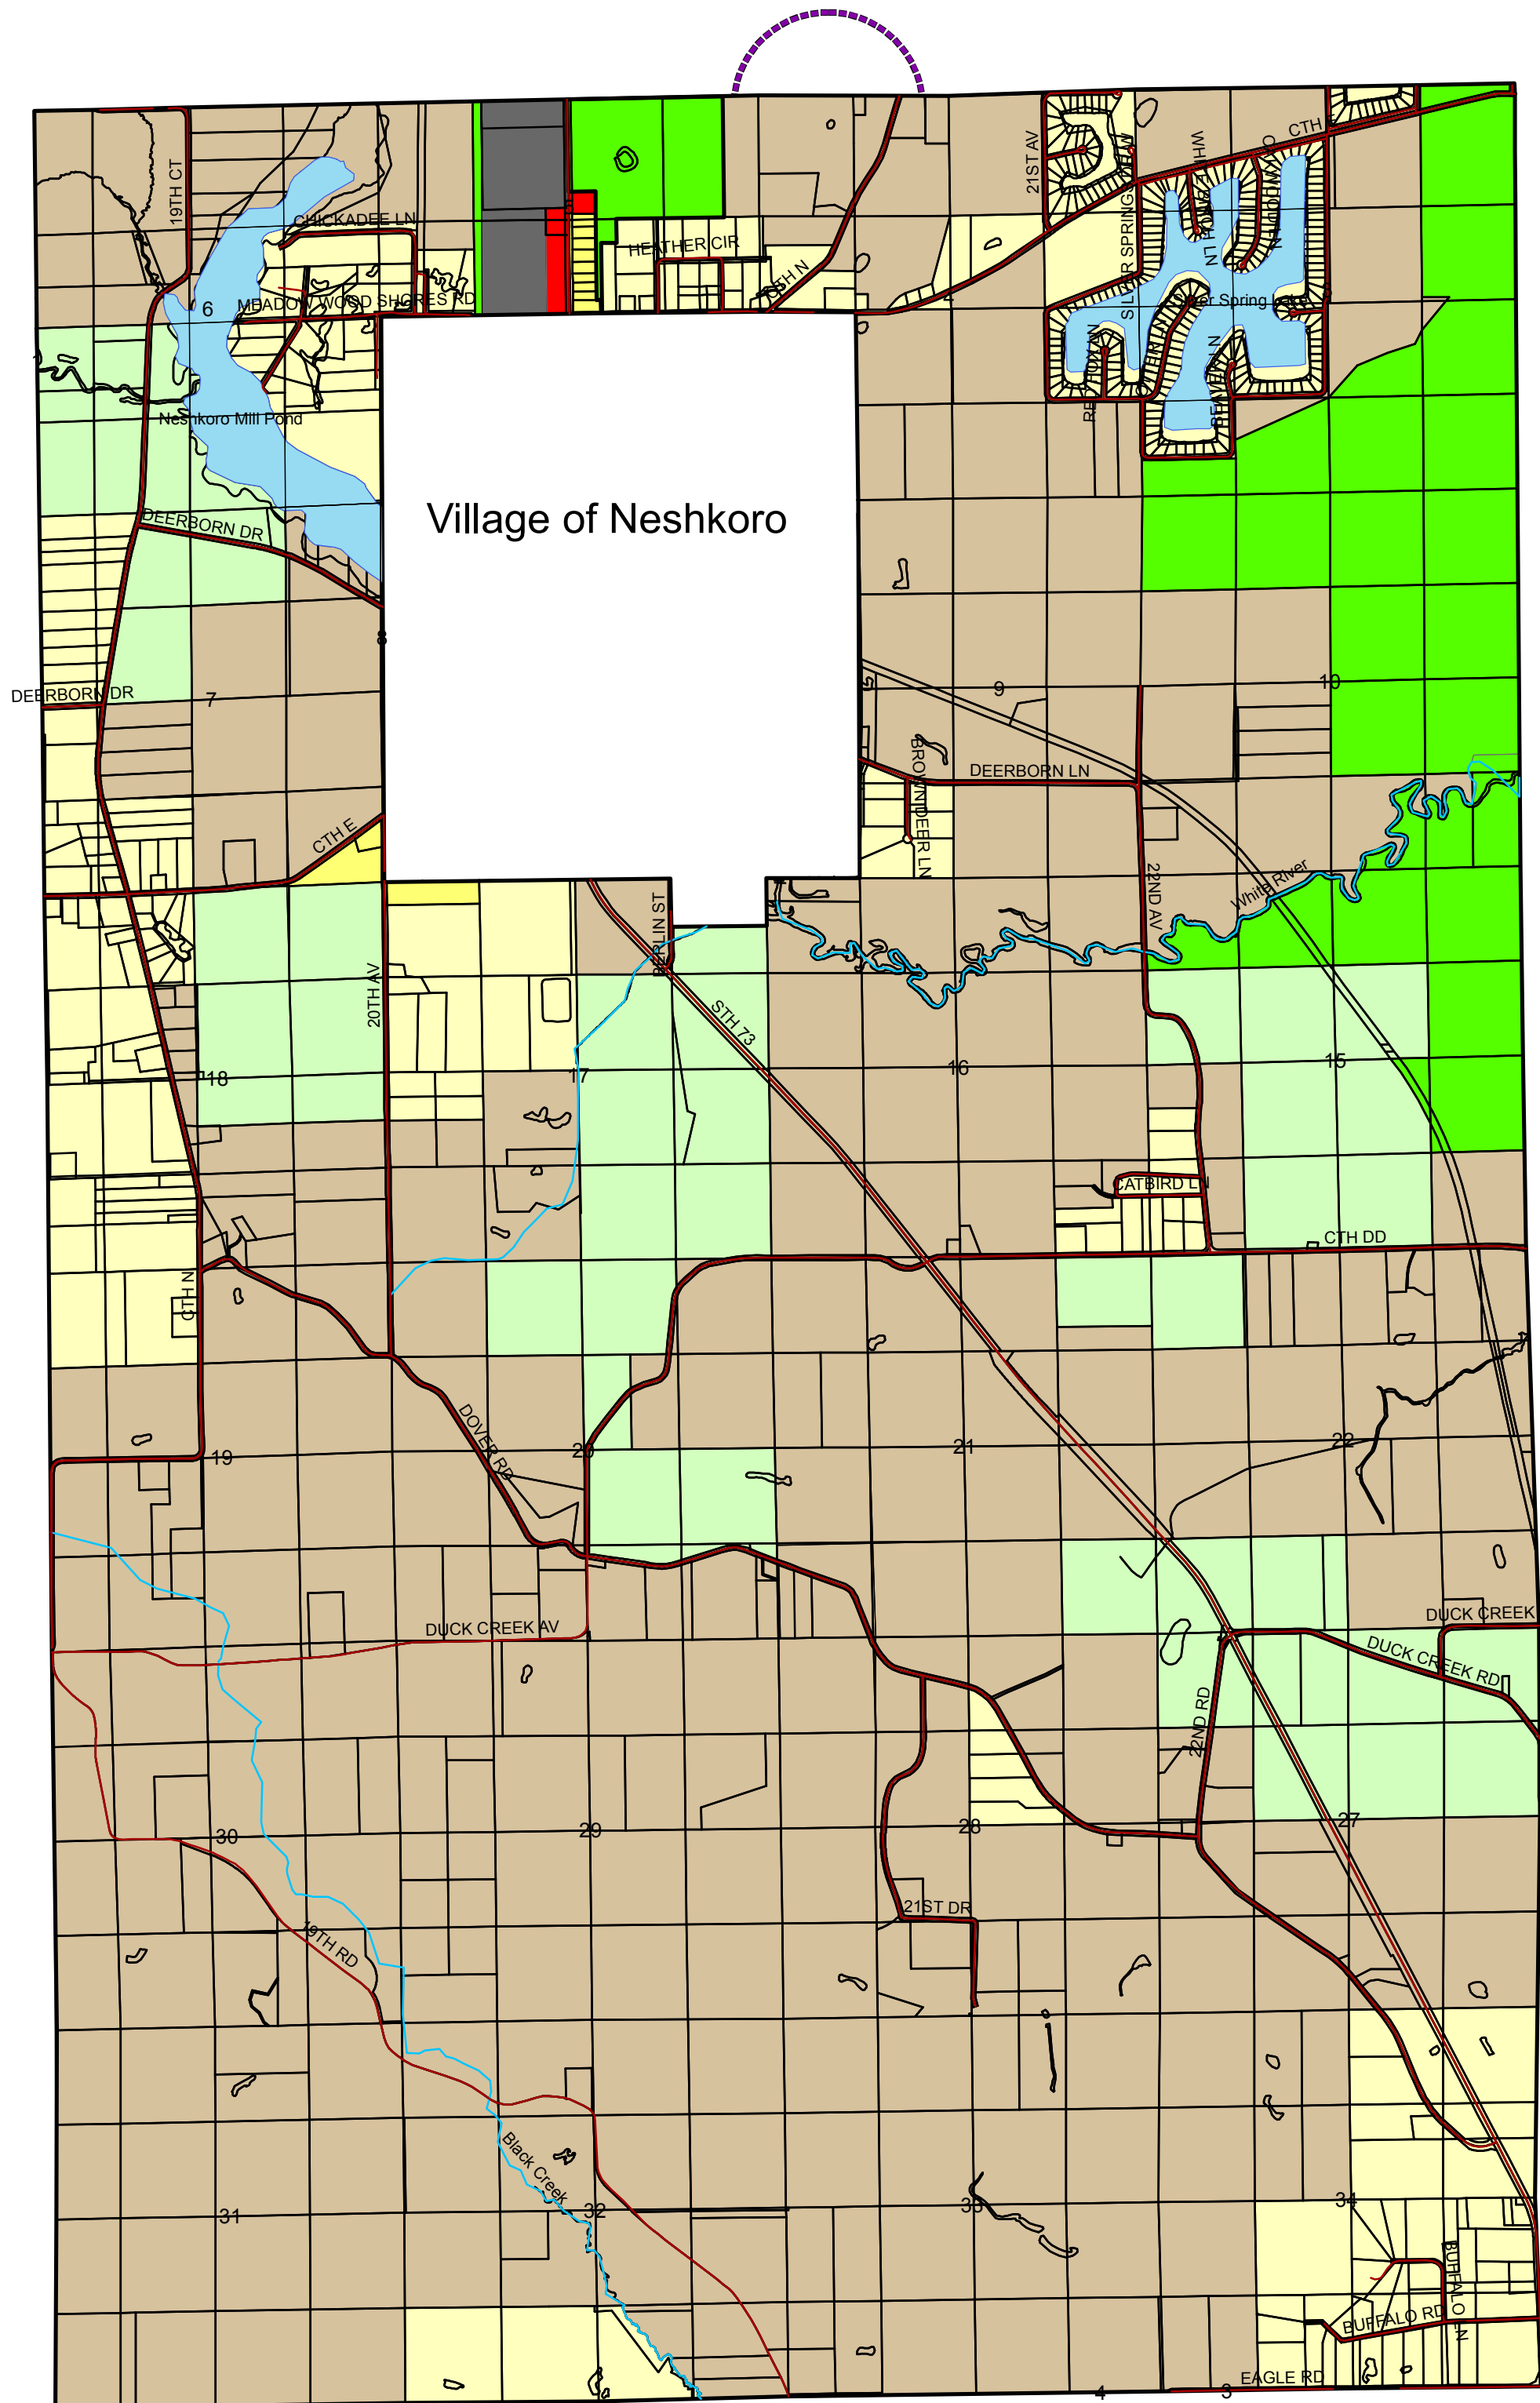

Town of Crystal Lake

Green Lake County

### Planned Land Use & Farmland Preservation Map for the Town of Neshkoro

- Farmland Preservation Area
- Rural Lands
- Public Open Space
- Single Family Residential - Rural
- Single Family Residential - Sewered
- Two Family Residential
- Planned Neighborhood
- Mixed Residential
- Commercial Recreation
- Neighborhood Business
- General Business
- Downtown
- General Industrial
- Institutional
- Extraction
- Well Setback Area From Landfill
- Potential Recreation Expansion Area
- Lakes
- Rivers
- Roads
- Parcel Boundaries
- Municipal Boundary
- Section Lines

0 650 1300 2600 3900 5200 Feet